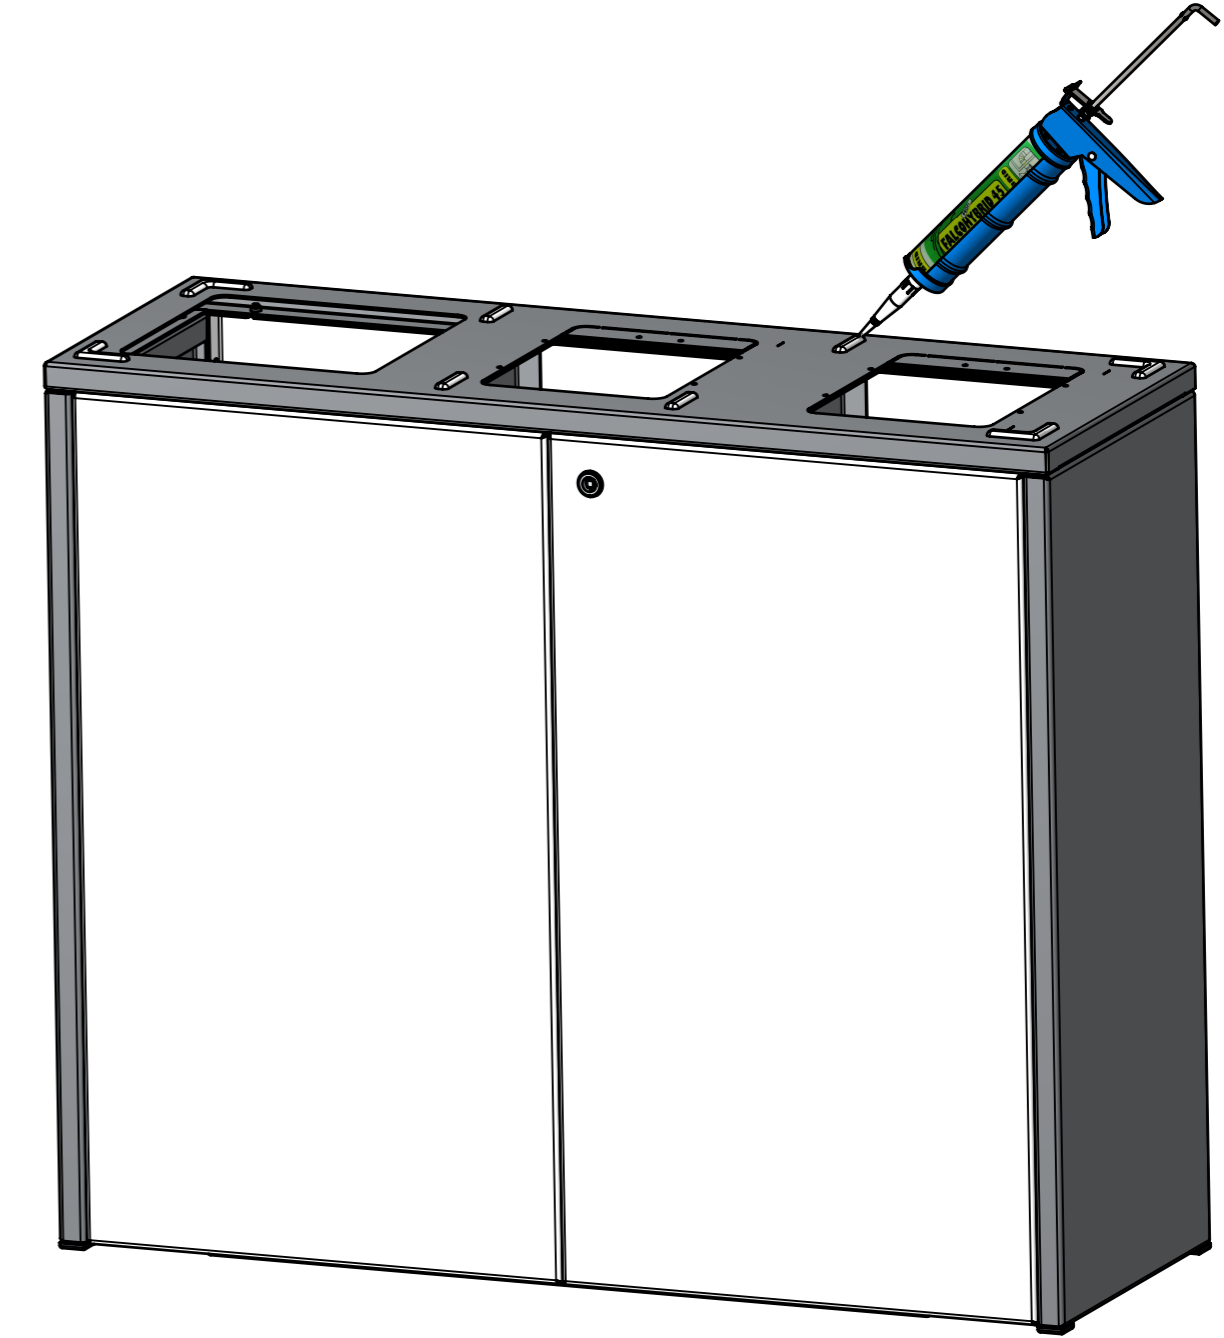

Gewicht (Kg) 0.00	Erstellt: 09.12.2016		Massstab 1:8	Format A3	Blatt / Anz. 11 / 13	
	von: pbu					Zeichnungs-Nr. WB-15753-1000
	Benennung Multilith Front Pet Kehrlicht Alu Standard	Index A	Plotdatum: 09.12.2016			

CAD-System: SolidWorks