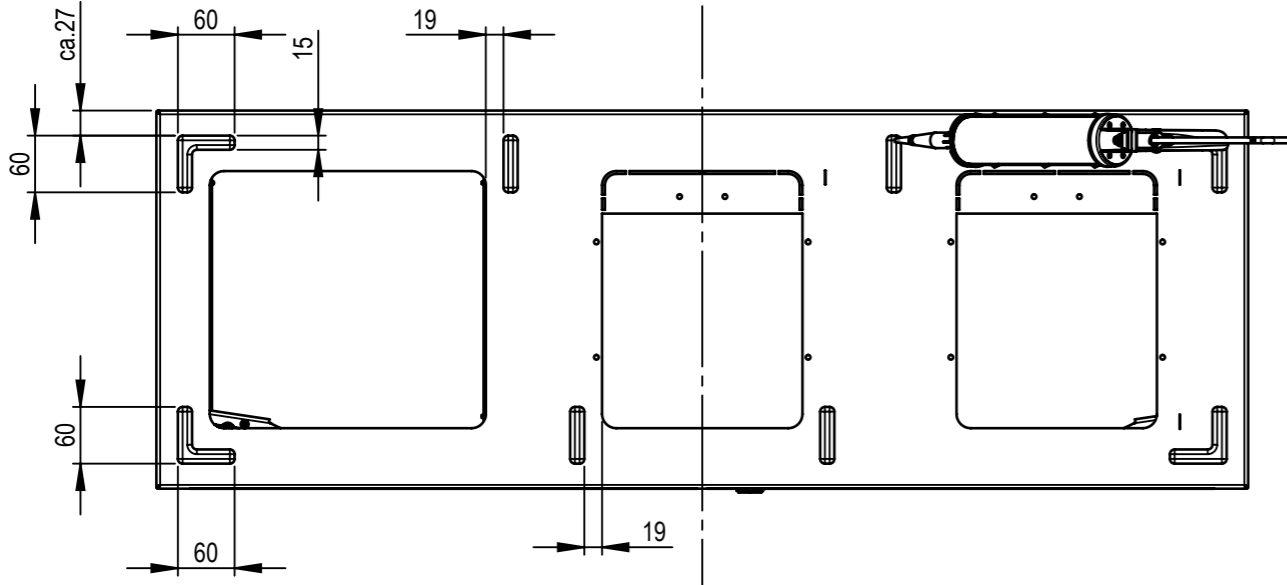

Gewicht (Kg) 0.00	Erstellt: 09.12.2016		Massstab 1:8	Format A3	Blatt / Anz. 11 / 13	
	von: pbu					Zeichnungs-Nr. WB-15753-1000
	Benennung Multilith Front Pet Kehrlicht Alu Standard	Index A	Plotdatum: 09.12.2016			

CAD-System: SolidWorks